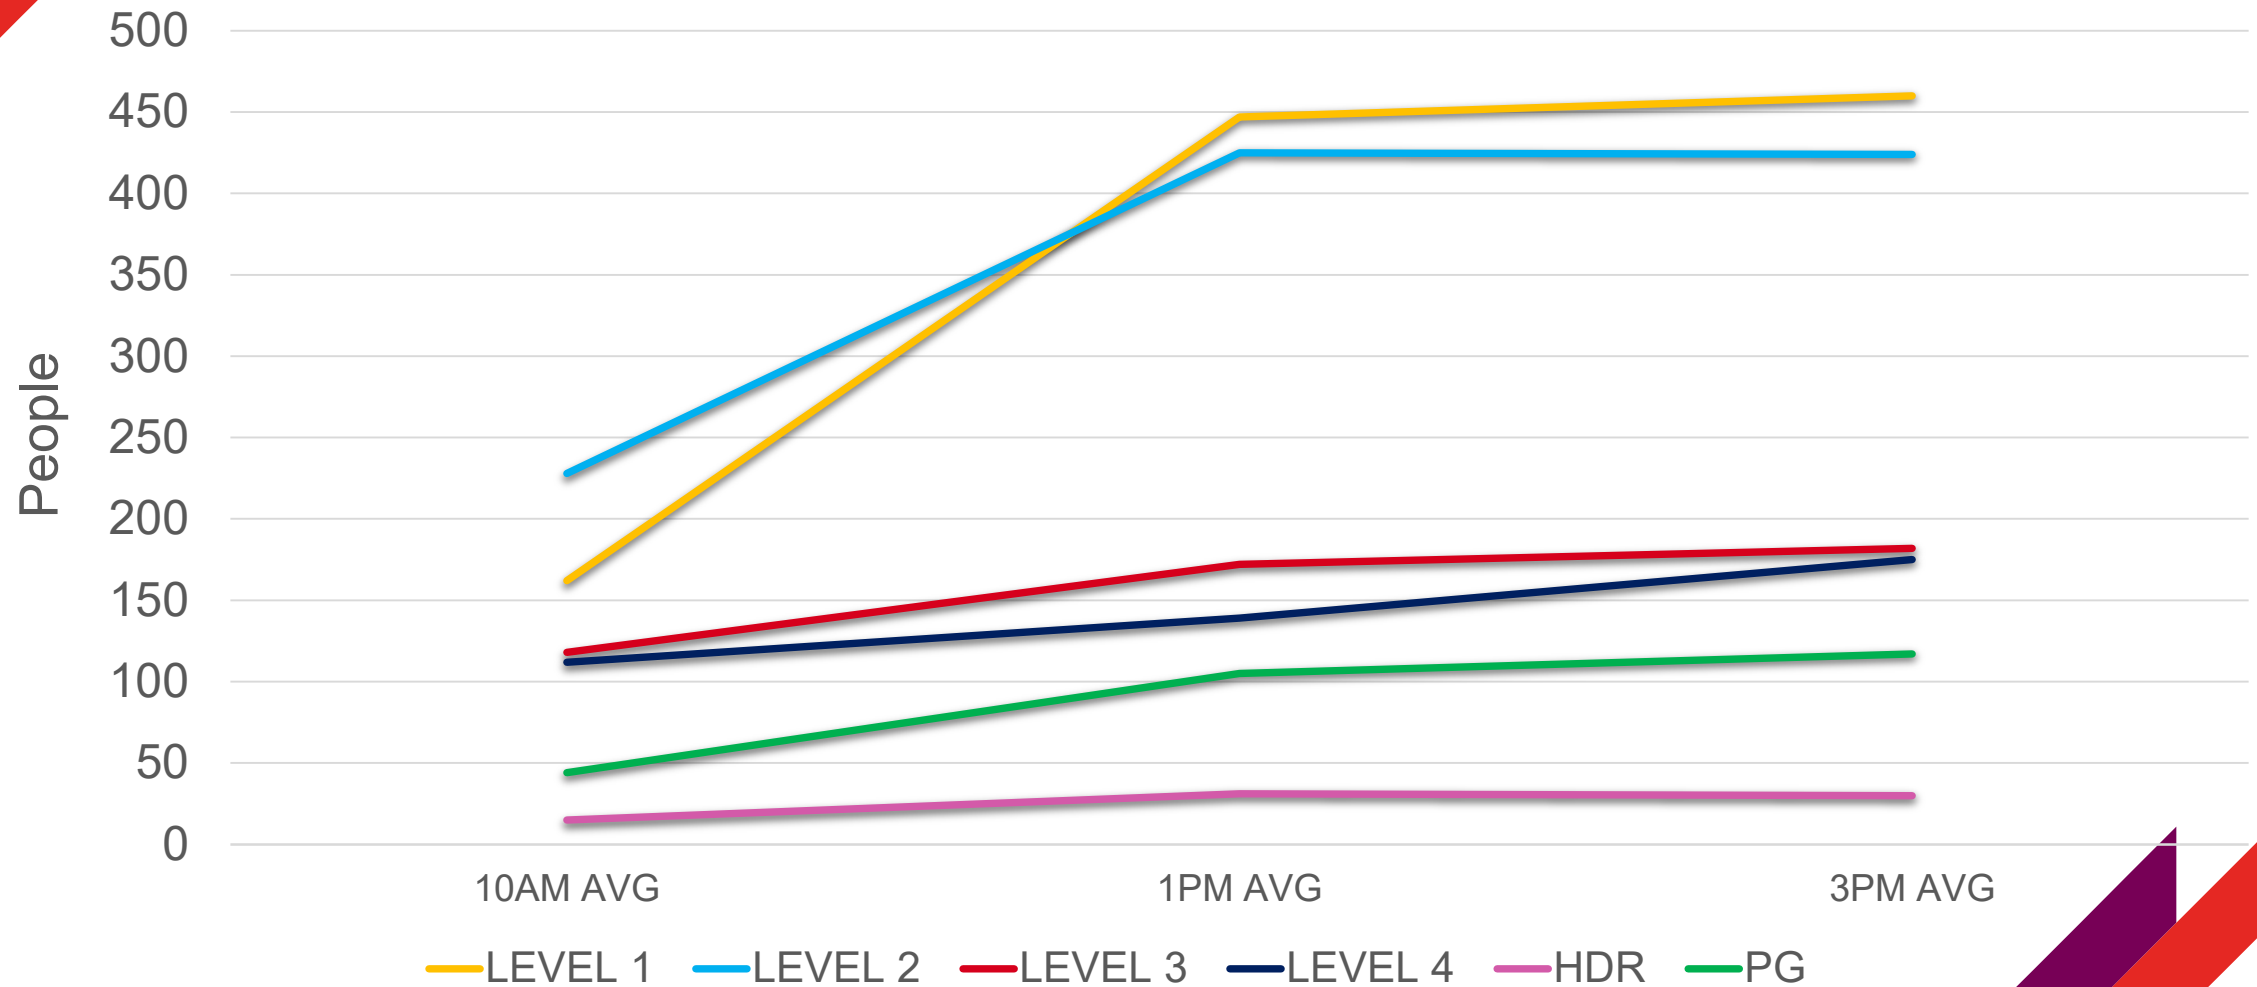

Deep Dive into Space

LENORE O'CONNOR & MEDWENNA BUCKLAND

Asia-Pacific Library & Information Conference 2018

Background

Average Headcounts By Level and Time (2nd Study)

Percent of Seats Occupied (2nd Study) By Level/Area and Time

The big surprises

WE HAD MORE AVAILABLE SEATS THAN
EXPECTED

PC DESK USAGE FAR OUTWEIGHED ACTUAL
PC USAGE

WHAT PEOPLE SAY THEY WANT DOES NOT
ALWAYS REFLECT WHAT THEY ACTUALLY
USE...

Lessons learned

GET YOUR MAPS RIGHT FIRST!