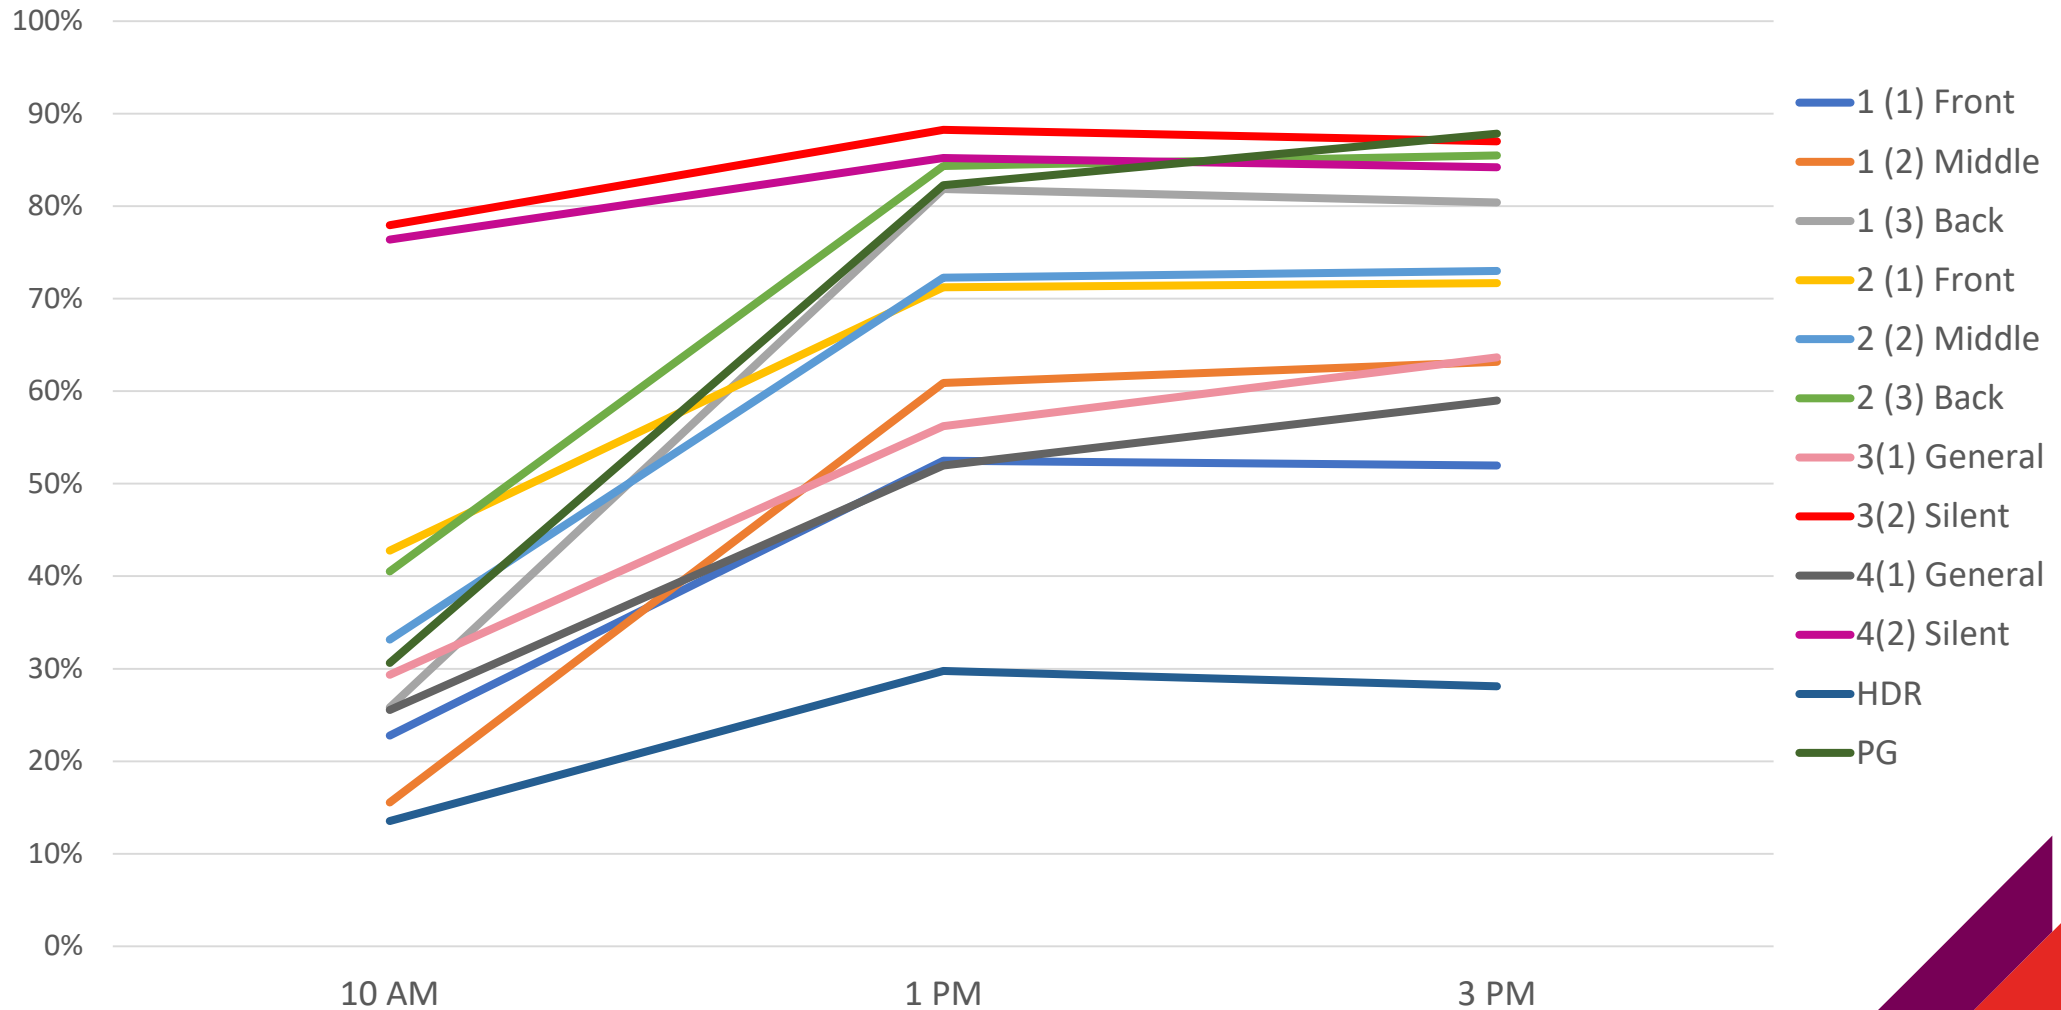

Deep Dive into Space

LENORE O'CONNOR & MEDWENNA BUCKLAND

Asia-Pacific Library & Information Conference 2018

Background

Average Headcounts By Level and Time (2nd Study)

Percent of Seats Occupied (2nd Study) By Level/Area and Time

The big surprises

WE HAD MORE AVAILABLE SEATS THAN
EXPECTED

PC DESK USAGE FAR OUTWEIGHED ACTUAL
PC USAGE

WHAT PEOPLE SAY THEY WANT DOES NOT
ALWAYS REFLECT WHAT THEY ACTUALLY
USE...

Lessons learned

GET YOUR MAPS RIGHT FIRST!